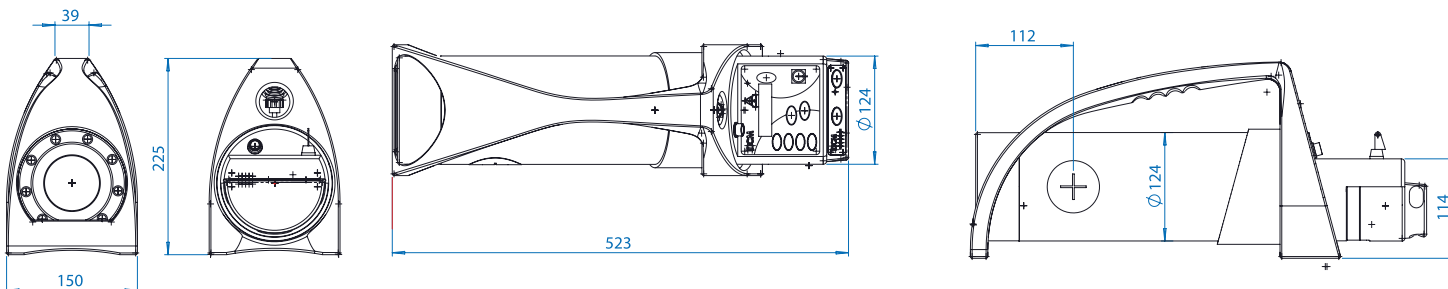

DRAWINGS

All specifications are non contractual and subject to change without prior notice.

TELEDYNE ICM

Zoning Les Plenesses / Rue Du Progrès 3 / B-4821 Andrimont (Dison) - Belgium

+32 (0)87 44 01 50 / icm.sales@teledyne.com

TELEDYNE ICM
Everywhereyoulook™

Part of the Teledyne Imaging Group